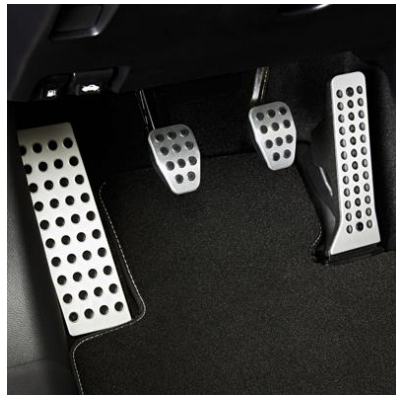

ALUMINIUM PEDALS