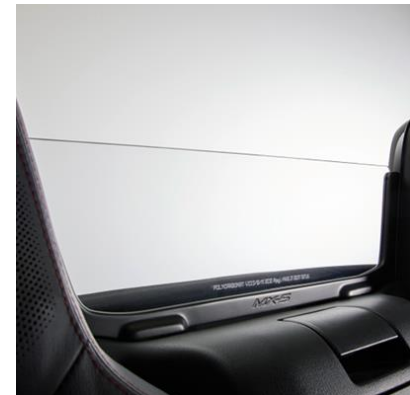

DISCOVER MORE

DOOR MIRROR COVER - BLACK

LEATHER KEY FOD PROTECTOR

SMART CARGO SYSTEM

BOOT MAT WITH REAR BUMPER PROTECTION

SPORT EXHAUST

MAZDA MX-5

The world's best-selling roadster and the purest form of our Jinba Ittai philosophy—the seamless connection between car and driver—there's a reason the Mazda MX-5 is an icon. Taken to the next level by our collection of Mazda MX-5 accessories, capture the exhilaration of driving.

DISCOVER MORE

OUTDOOR VEHICLE COVER

ALCANTARA GEARSHIFT BOOT

ALUMINIUM PEDALS

REAR UNDER SKIRT

WIND BLOCKER – CLEAR TYPE

MAZDA CX-60

Ready to take you wherever your sense of adventure leads you, the carefully curated Mazda CX-60 accessory range offers everything you need – from enhanced styling touches like the 20" Diamond Cut Alloy Wheels, to practical touches like the Tow Bar-mounted Bicycle Carrier.