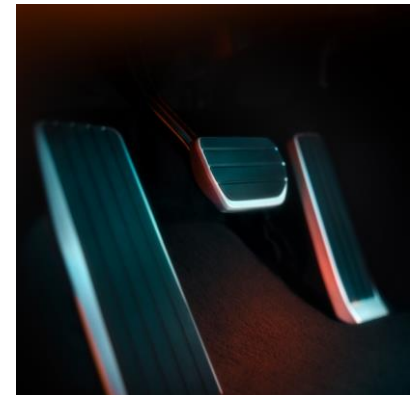

ALLOY PEDAL SET