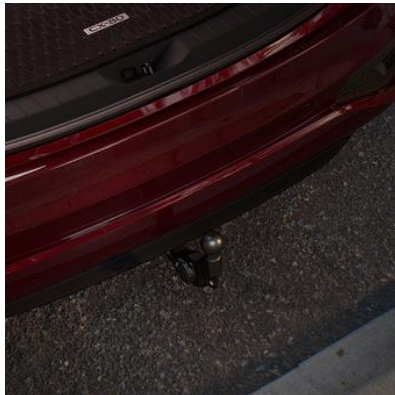

MAZDA CX-80

Designed to turn heads, the Mazda CX-80 accessory range compliments the versatility of the 6/7-seater, and turns every journey into a fantastic adventure.

DISCOVER MORE

TOW BAR